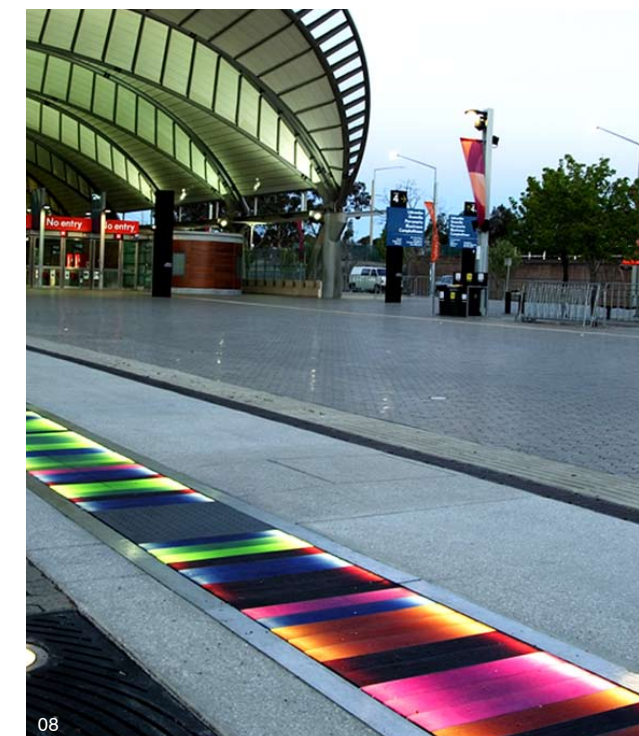

08

HUB WORKS COOPERATIVELY WITH ARTISTS AND ARCHITECT TO TURN VISIONARY CONCEPTS INTO REALITY.