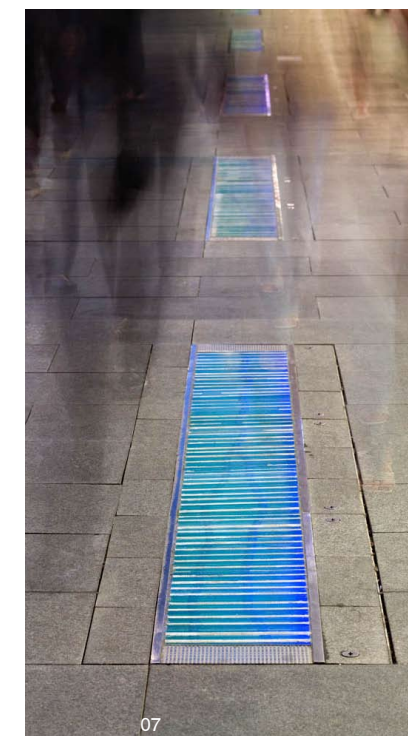

HUB.Art

Public Artwork and Installations

Significant public projects demand impressive public art installations. Public art installations need to provide a bold visionary statement and withstand the rigours of the public environment.

HUB works cooperatively with artists and architect to turn visionary concepts into reality. Through design and research HUB can ensure that the artistic vision is retained while delivering a robust public solution.

Typically Public Art will stretch the boundaries of materials and their application in the public domain. HUB embraces the concept of going where no others have been. The nature of public art installations is that they are usually "one off" projects with unique technical issues.

HUB embraces the potential of different production methods and continues to explore new possibilities that will provide the best solution for the project.

Through the research into materials, fasteners, adhesives, and finishes HUB is able to deliver high quality,

01

02

contemporary design solutions that retain the artistic vision and will endure over time. HUB is able to produce samples and prototypes as part of the development process, and test these to validate solutions before proceeding to final production.

The successful realization of the vision of a public art project relies on getting the little things right. HUB's detailed design and documentation ensures seamless path from vision to production.

04

05

The in-built structure behind Eventful Path, Sydney Olympic Park, pictured above.

HUB's designers worked closely with the artists to reach a pleasing result that was both functional, and eye-catching.